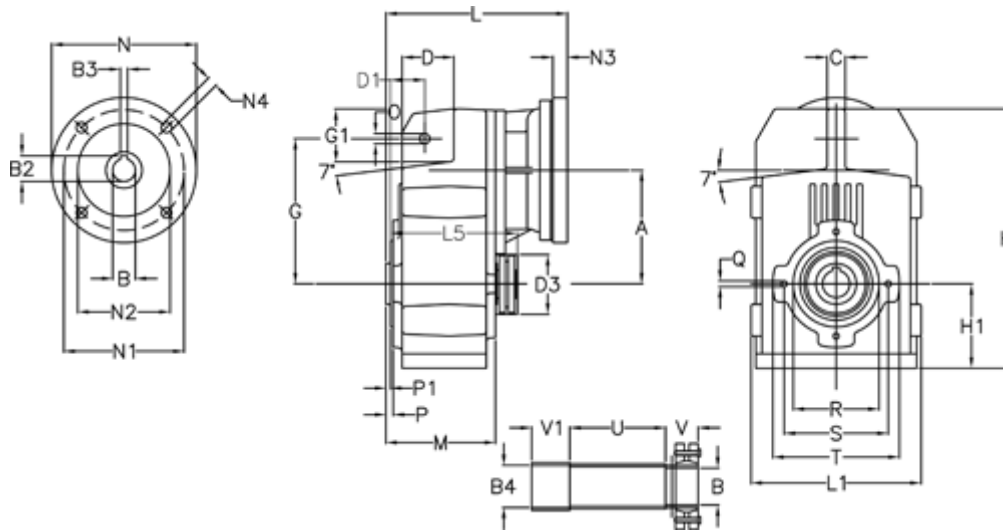

Article number: 29560503715235
 Description: Shaft mounted gear
 A512S-37,1-P90B5

Measures

A = 211.30	D1 = 65.0	I5 = 222.0	P1 = 4.5	V1 = 50
B = 52	d3 = 120	M = 163.0	Q = M12x19	
B1 = 24	G = 278	N = 200	R = 180	
B2 = 27.3	G1 = 105.5	N1 = 165	S = 215	
B3 = 8	H = 479.0	N2 = 130	T = 250	
B4 = 54	H1 = 144.0	N4 = M10x20	Tightening torque N m = 14.5	
C = 20	L = 287.5	O = 22	U = 91.0	
D = 93.5	L1 = 273	P = 8.5	V = 62	